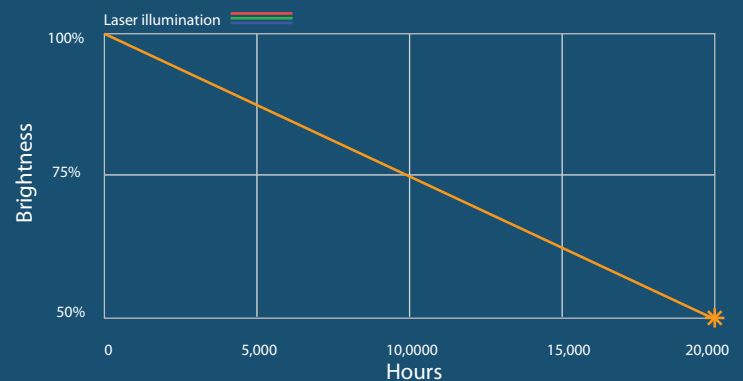

INSIGHT LASER

HIGHlite LASER

E-Vision LASER

20,000 Hours Laser Illumination

No Lamp Cost

Typical Lamp requirement for 20,000 hours illumination (typical dual lamp projector)

Laser module replaceable for 20,000 hours illumination

Stunning Color Gamut

Remarkable Tilt Flexibility 180° x 180° with image flip

Long, Stable Illumination

Set and Forget