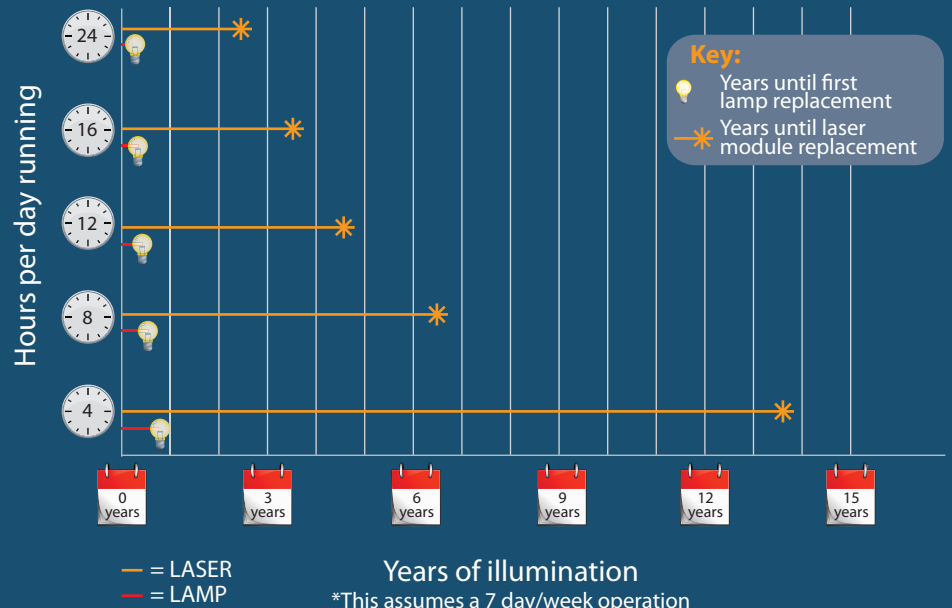

INSIGHT LASER

HIGHlite LASER

E-Vision LASER

20,000 Hours Laser Illumination

No Lamp Cost

Typical Lamp requirement for 20,000 hours illumination (typical dual lamp projector)

Laser module replaceable for 20,000 hours illumination

Stunning Color Gamut

Remarkable Tilt Flexibility 180° x 180° with image flip

Long, Stable Illumination

Set and Forget