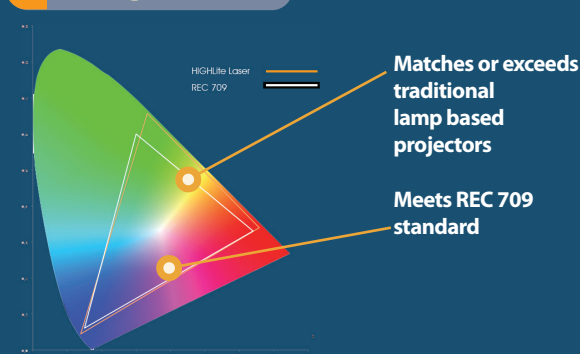

INSIGHT LASER

HIGHlite LASER

E-Vision LASER

20,000 Hours Laser Illumination

No Lamp Cost

Typical Lamp requirement for 20,000 hours illumination (typical dual lamp projector)

Laser module replaceable for 20,000 hours illumination

Stunning Color Gamut

Remarkable Tilt Flexibility 180° x 180° with image flip

Long, Stable Illumination

Set and Forget