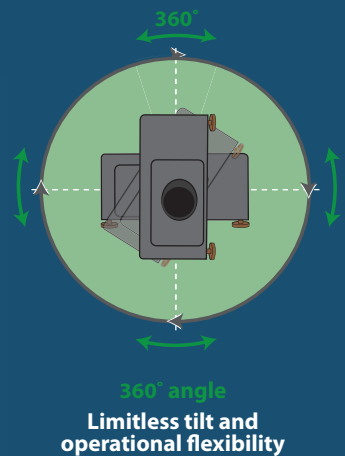

Stunning Color Gamut

Remarkable Tilt Flexibility 180° x 180° with image flip

Long, Stable Illumination

Set and Forget